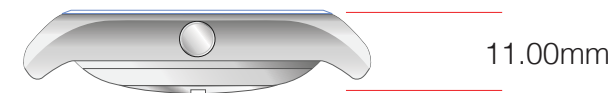

SIZE

Battery Caseback

Optical HR Caseback

THICKNESS

19-049H P 33

19-049H P 30

19-049H P 35

19-049H P 66