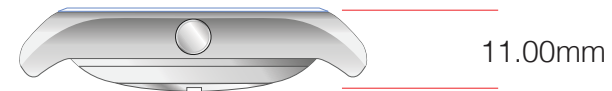

19-L049H P 55

19-L049H P 77

19-L049H P 60

Scale 1:1

19-L049H P 00

19-L049H P 01

- Movement:** Hour, Minute, Small Second Hands
Control by 3 Motors
- RF Link:** Connect to IOS and Android mobile phone
- Features:** STOPPER, STEP, TIME/DATE, TOUCH HEART RATE, SLEEP & ALARM ALERT
- Stopper:** 1 sec Resolution up to 12 Hours
(Operation by App)
Daily Steps from 1 to 12000 Steps
2 Hands, Hour/Minute/Date/Day/Step
1st to 31st
- Heart Rate:** ECG Finger Touch Heart Rate
works between 40-190BPM
- Sleep Alert:** Piezo Sound (Operation by App)
- Alarm Alert:** Piezo Sound (Operation by App)
- Incoming Phone:** Piezo Sound / LED Flashing
- Incoming Message:** Piezo Sound / LED Flashing
- Battery:** Lithium Battery, CR2025
- Battery Life:** 5 months typ, 8 months Max.
- No. of Button:** 1

SIZE

Battery Caseback

Optical HR Caseback

THICKNESS

11.00mm

12.50mm

Optical Heart Rate

19 3006 S 10