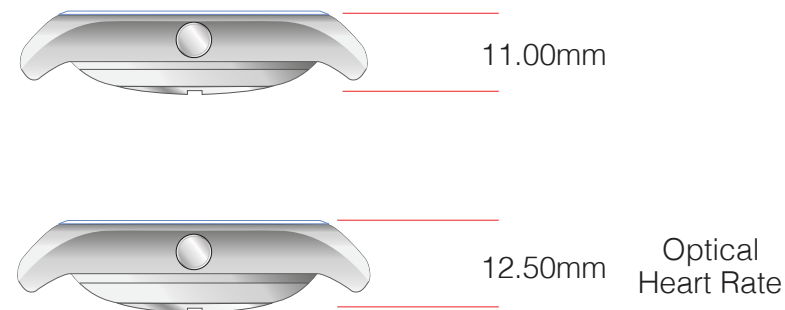

19 3006 S 15

19 3006 S 23

- Movement:** Hour, Minute, Small Second Hands
Control by 3 Motors
- RF Link:** Connect to IOS and Android mobile phone
- Features:** STOPPER, STEP, TIME/DATE,
TOUCH HEART RATE,
SLEEP & ALARM ALERT
- Stopper:** 1 sec Resolution up to 12 Hours
(Operation by App)
Daily Steps from 1 to 12000 Steps
2 Hands, Hour/Minute/Date/Day/Step
1st to 31st
- Heart Rate:** ECG Finger Touch Heart Rate
works between 40-190BPM
- Sleep Alert:** Piezo Sound (Operation by App)
- Alarm Alert:** Piezo Sound (Operation by App)
- Incoming Phone:** Piezo Sound / LED Flashing
- Incoming Message:** Piezo Sound / LED Flashing
- Battery:** Lithium Battery, CR2025
- Battery Life:** 5 months typ, 8 months Max.
- No. of Button:** 1

SIZE

THICKNESS

19-L049H P 33

19-L049H P 30

19-L049H P 35

19-L049H P 66

19-L049H P 50

Scale 1:1