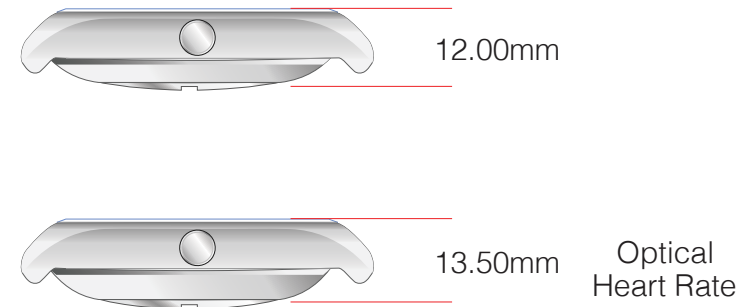

Scale 1:1

19-3007A S 26

19-3007A S 11

19-3007A S 21

- Hybrid smart watch with analog watch face and OLED display.
- Analog 2 hands always display current time.
- High resolution 72 X 40 dots OLED display.
- 24 hours automatically tracks steps, distance.
- 24 hours heart rate monitor (Option).
- Floors climbed (Option).
- Stay connected with smart phone with notification for incoming calls, text messages etc with compatible to smart phone.
- Stay update time, calendar, weather status with smart phone.
- Automatic sleep monitor tracks your sleep profile of deep sleep, light sleep and wake up time.
- Connects with your smart phone's GPS to track outdoor activities (Option).
- Preloaded Apps for different sports.
- **Different alert option:** Light, Buzzer sound or Vibration.
- **Battery:** Internal rechargeable lithium-ion battery.
- **Battery life:** up to 7 days normal usage.
- **Unit dimension:** Diameter 42-43.00mm, thickness 12.00mm.
- **Case material:** Stainless steel / Plastic.
- **Lens material:** Crystal.
- **Water Rating:** 5 ATM.

SIZE

THICKNESS

19-049A P 33

19-049A P 30

19-049A P 35

19-049A P 66

19-049A P 50

Scale 1:1