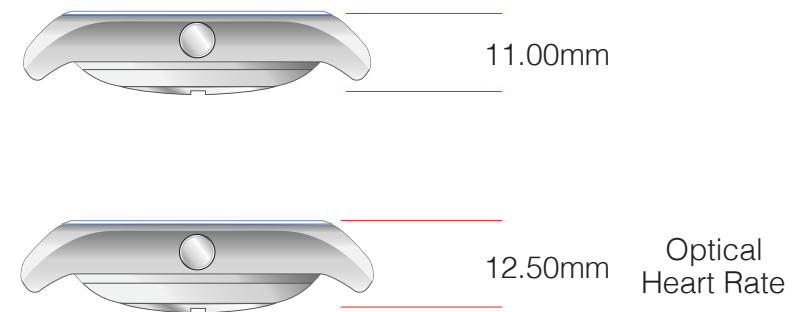

19-1007L S 21

Scale 1:1

19-1007L S 16

19-1007L S 11

- Movement:** Hour, Minute, Small Second Hands  
Control by 3 Motors
- RF Link:** Connect to IOS and Android mobile phone
- Features:** STOPPER, STEP, TIME/DATE,  
TOUCH HEART RATE,  
SLEEP & ALARM ALERT
- Stopper:** 1 sec Resolution up to 12 Hours  
(Operation by App)
- Step:** Daily Steps from 1 to 12000 Steps
- Time:** 2 Hands, Hour/Minute/Date/Day/Step
- Date:** 1st to 31st
- Heart Rate:** ECG Finger Touch Heart Rate  
works between 40-190BPM
- Sleep Alert:** Piezo Sound (Operation by App)
- Alarm Alert:** Piezo Sound (Operation by App)
- Incoming Phone:** Piezo Sound / LED Flashing
- Incoming Message:** Piezo Sound / LED Flashing
- Battery:** Lithium Battery, CR2025
- Battery Life:** 5 months typ, 8 months Max.
- No. of Button:** 1

SIZE

THICKNESS

19 009L P 33

19 009L P 30

19 009L P 32

19 009L P 44

19 009L P 40

Scale 1:1

SIZE

Battery Caseback

Optical HR Caseback

THICKNESS

11.00mm

12.50mm Optical Heart Rate