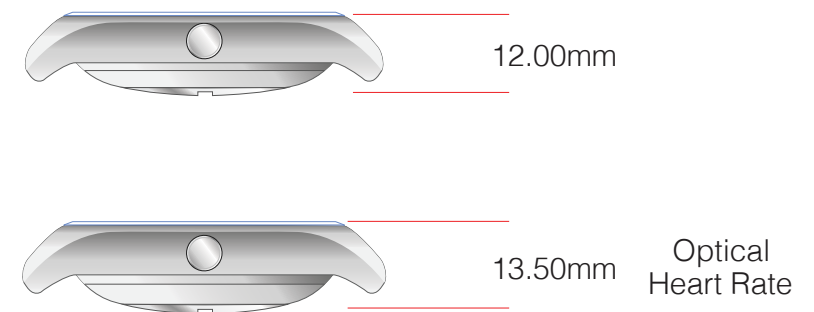

272002 S 20

272002 S 10

Scale 1:1

272002 S 21

- Hybrid smart watch with analog watch face and OLED display.
- Analog 2 hands always display current time.
- High resolution 128 X 80 dots OLED display.
- 24 hours automatically tracks steps, distance.
- 24 hours heart rate monitor (Option).
- Floors climbed (Option).
- Stay connected with smart phone with notification for incoming calls, text messages etc with compatible to smart phone.
- Stay update time, calendar, weather status with smart phone.
- Automatic sleep monitor tracks your sleep profile of deep sleep, light sleep and wake up time.
- Connects with your smart phone's GPS to track outdoor activities (Option).
- Preloaded Apps for different sports.
- **Different alert option:** Light, Buzzer sound or Vibration.
- **Battery:** Internal rechargeable lithium-ion battery.
- **Battery life:** up to 7 days normal usage.
- **Unit dimension:** Diameter 44.00mm, thickness 12.00mm.
- **Case material:** Stainless steel / Plastic.
- **Lens material:** Crystal.
- **Water Rating:** 5 ATM.

SIZE

THICKNESS

19-049C P 33

19-049C P 30

19-049C P 32

19-049C P 44

19-049C P 55

Scale 1:1

19-049C P 55

19-049C P 771

19-049C P 46

Scale 1:1

19-049C P 03

19-049C P 00

WATCH DIMENSION: 44.00MM

BAND SIZE: 18MM